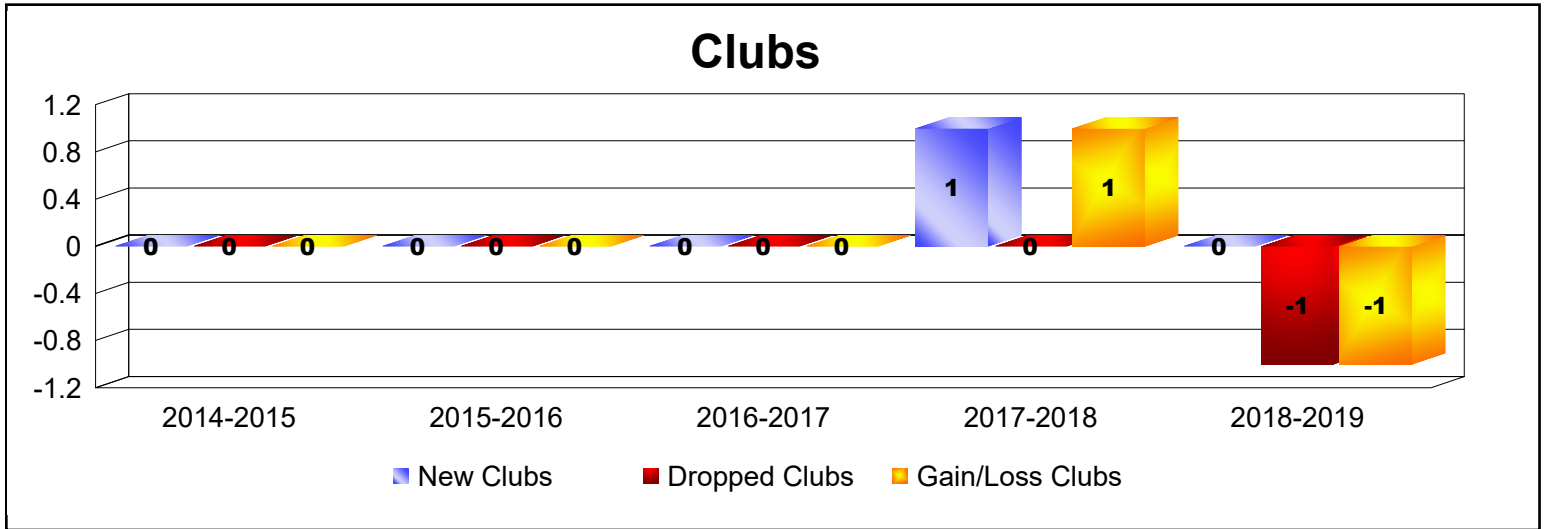

Year	New Clubs	Dropped Clubs	Gain/ Loss Clubs	New Members	Charter Members	Reinstate Members	Transfer Members	Total Member Added	Total Members Dropped	Gain/ Loss Members
2014-2015	0	0	0	82	1	3	8	94	-84	10
2015-2016	0	0	0	74	0	3	3	80	-116	-36
2016-2017	0	0	0	65	0	5	10	80	-90	-10
2017-2018	1	0	1	81	26	15	8	130	-179	-49
2018-2019	0	-1	-1	56	8	11	9	84	-78	6
<b>Average</b>	<b>0</b>	<b>0</b>	<b>0</b>	<b>72</b>	<b>7</b>	<b>7</b>	<b>8</b>	<b>94</b>	<b>-109</b>	<b>-16</b>

Year	New Clubs	Dropped Clubs	Gain/ Loss Clubs	New Members	Charter Members	Reinstate Members	Transfer Members	Total Member Added	Total Members Dropped	Gain/ Loss Members
2014-2015	0	-3	-3	93	17	6	16	132	-124	8
2015-2016	1	0	1	97	32	3	11	143	-168	-25
2016-2017	0	0	0	86	3	8	7	104	-118	-14
2017-2018	0	-1	-1	40	0	7	12	59	-167	-108
2018-2019	0	0	0	58	0	3	9	70	-76	-6
<b>Average</b>	<b>0</b>	<b>-1</b>	<b>-1</b>	<b>75</b>	<b>10</b>	<b>5</b>	<b>11</b>	<b>102</b>	<b>-131</b>	<b>-29</b>