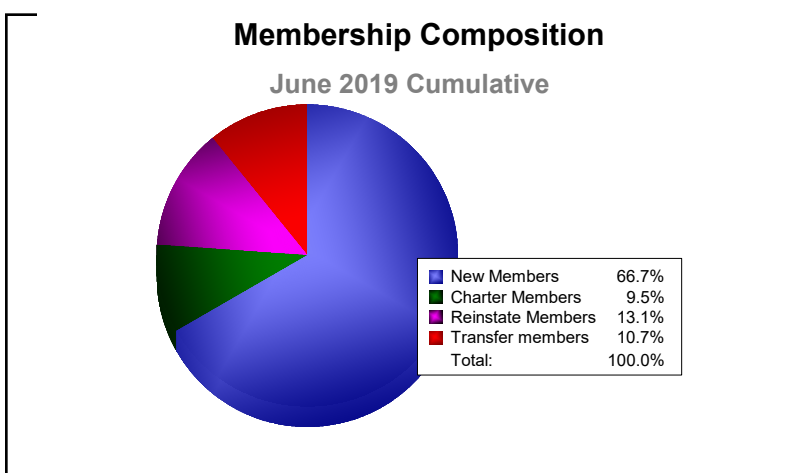

Year	New Clubs	Dropped Clubs	Gain/ Loss Clubs	New Members	Charter Members	Reinstate Members	Transfer Members	Total Member Added	Total Members Dropped	Gain/ Loss Members
2014-2015	0	0	0	82	1	3	8	94	-84	10
2015-2016	0	0	0	74	0	3	3	80	-116	-36
2016-2017	0	0	0	65	0	5	10	80	-90	-10
2017-2018	1	0	1	81	26	15	8	130	-179	-49
2018-2019	0	-1	-1	56	8	11	9	84	-78	6
<b>Average</b>	<b>0</b>	<b>0</b>	<b>0</b>	<b>72</b>	<b>7</b>	<b>7</b>	<b>8</b>	<b>94</b>	<b>-109</b>	<b>-16</b>

Year	New Clubs	Dropped Clubs	Gain/ Loss Clubs	New Members	Charter Members	Reinstate Members	Transfer Members	Total Member Added	Total Members Dropped	Gain/ Loss Members
2014-2015	0	-3	-3	93	17	6	16	132	-124	8
2015-2016	1	0	1	97	32	3	11	143	-168	-25
2016-2017	0	0	0	86	3	8	7	104	-118	-14
2017-2018	0	-1	-1	40	0	7	12	59	-167	-108
2018-2019	0	0	0	58	0	3	9	70	-76	-6
<b>Average</b>	<b>0</b>	<b>-1</b>	<b>-1</b>	<b>75</b>	<b>10</b>	<b>5</b>	<b>11</b>	<b>102</b>	<b>-131</b>	<b>-29</b>