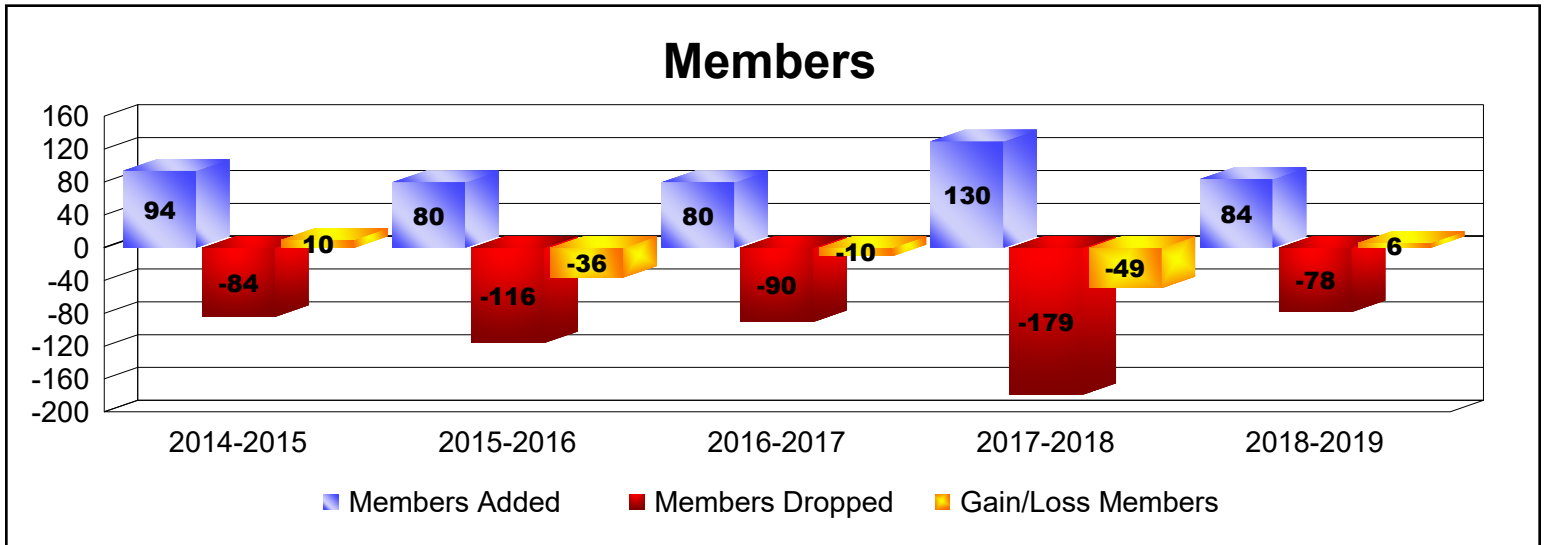

Year	New Clubs	Dropped Clubs	Gain/ Loss Clubs	New Members	Charter Members	Reinstate Members	Transfer Members	Total Member Added	Total Members Dropped	Gain/ Loss Members
2014-2015	0	0	0	82	1	3	8	94	-84	10
2015-2016	0	0	0	74	0	3	3	80	-116	-36
2016-2017	0	0	0	65	0	5	10	80	-90	-10
2017-2018	1	0	1	81	26	15	8	130	-179	-49
2018-2019	0	-1	-1	56	8	11	9	84	-78	6
<b>Average</b>	<b>0</b>	<b>0</b>	<b>0</b>	<b>72</b>	<b>7</b>	<b>7</b>	<b>8</b>	<b>94</b>	<b>-109</b>	<b>-16</b>

Year	New Clubs	Dropped Clubs	Gain/ Loss Clubs	New Members	Charter Members	Reinstate Members	Transfer Members	Total Member Added	Total Members Dropped	Gain/ Loss Members
2014-2015	0	-3	-3	93	17	6	16	132	-124	8
2015-2016	1	0	1	97	32	3	11	143	-168	-25
2016-2017	0	0	0	86	3	8	7	104	-118	-14
2017-2018	0	-1	-1	40	0	7	12	59	-167	-108
2018-2019	0	0	0	58	0	3	9	70	-76	-6
<b>Average</b>	<b>0</b>	<b>-1</b>	<b>-1</b>	<b>75</b>	<b>10</b>	<b>5</b>	<b>11</b>	<b>102</b>	<b>-131</b>	<b>-29</b>