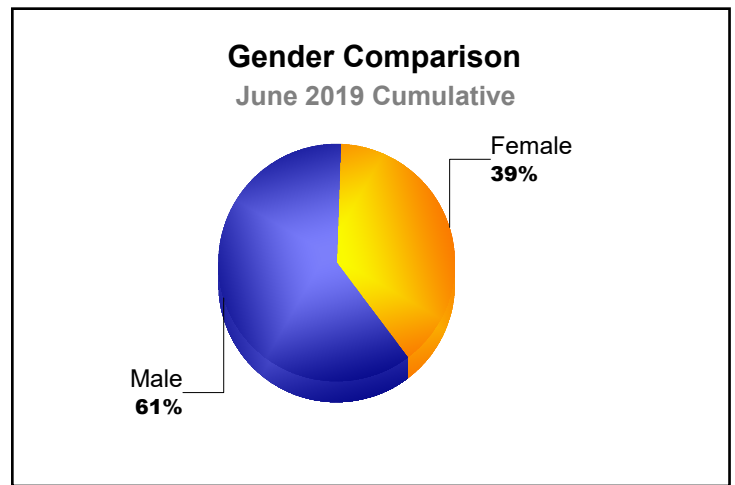

Year	New Clubs	Dropped Clubs	Gain/ Loss Clubs	New Members	Charter Members	Reinstate Members	Transfer Members	Total Member Added	Total Members Dropped	Gain/ Loss Members
2014-2015	0	0	0	82	1	3	8	94	-84	10
2015-2016	0	0	0	74	0	3	3	80	-116	-36
2016-2017	0	0	0	65	0	5	10	80	-90	-10
2017-2018	1	0	1	81	26	15	8	130	-179	-49
2018-2019	0	-1	-1	56	8	11	9	84	-78	6
<b>Average</b>	<b>0</b>	<b>0</b>	<b>0</b>	<b>72</b>	<b>7</b>	<b>7</b>	<b>8</b>	<b>94</b>	<b>-109</b>	<b>-16</b>